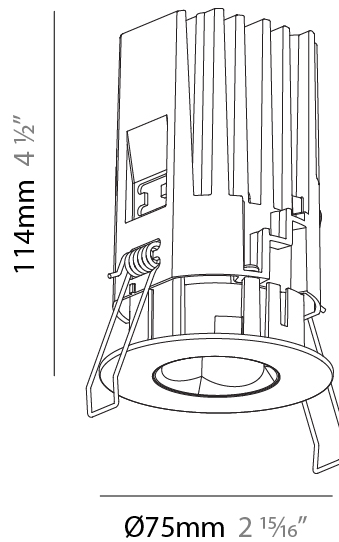

GENERAL

Series: Oiko Pro Round
Subseries: Oiko Pro Round HO
Partner: Prolicht
Division: Architectural
Installation: Recessed
Product Type: Downlight
Mounting Location: Ceiling
Light Distribution: Downlight

PHYSICAL

Aperture Sizes - Downlights: 1"
Shape: Round
Diameter (mm): 75
Diameter (in): 2 ¹⁵/₁₆
Height (mm): 114
Height (in): 4 ¹/₂
Ceiling Thickness (mm): 10 / 12.5 / 15 / 25
Ceiling Thickness (in): 3/8 or 1/2 or 9/16 or 1
Min. Recessing Depth (mm): 120
Min. Recessing Depth (in): 4 ³/₄
Fixture Finish: [SSR / BKV / CWI / CRY / HAB / UFT / ITA / RUA / FTG / MYG / LOD / PUS / FRO / FUP / KIA / POP / BLS / SPG / MEY / GOH / CHC / COM / ABZ / JAG / OBR / MOS / ROR](#)
Fixture Material: Aluminum Die Cast
Cut-out Measurements: D. - 68mm / 2 11/16"

ELECTRICAL

Lamp Type: LED (Zhaga Standard)
Input Wattage (W): 20
Total Output Wattage (W): 18.1
Dimming: Tri-Mode (Non-Dimming and Phase Dimming (120Vac only) and 0-10V Dimming)
Driver Included: No
Driver Location: Recessed Housing
Driver Type: Constant Current - Universal
Driver Class: Class 2
Housing: ENCP3
Input Voltage (V): 120 - 277
Constant Current (MA): 500

LED

Number of LEDs: 1
Color Temperature (°K): [2700 / 3000 / 3500 / 4000](#)
Max. Delivered Lumen (lm): 1278 / 1377 / 1459 / 1461
Nominal Lumen (lm): 1668 / 1797 / 1905 / 1907
CRI: >90 CRI
Lamp Life (hrs): 50000

OPTICAL

Reflector°: 14

RATINGS AND CERTIFICATIONS

Certified By: Certified for North American Standards
IP rating: IP44